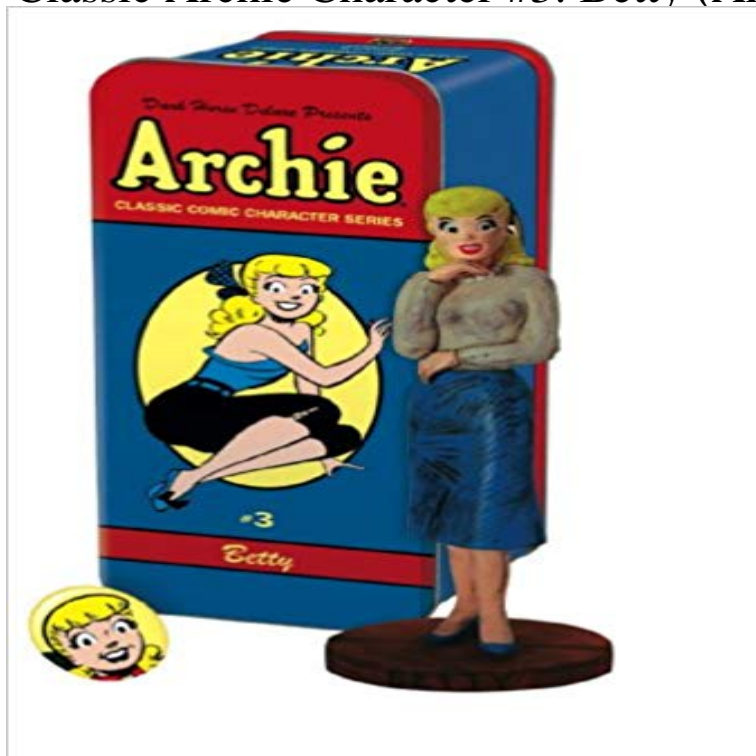

Classic Archie Character #3: Betty (Archie Classic Comic Character)

Just in time to celebrate the seventieth anniversary of Archie Comics, Dark Horse releases Archie statues with the Syroco-style treatment! The third statuette in Dark Horses series of five is Betty Cooper. Blond hair, blue eyes, very sweet, pretty, and earnest, Betty is always ready to have fun, especially when Archie is involved! Limited to 500 numbered pieces, this 5.25 inch statuette of Betty is packaged in its own tin box, complete with a pin-back button and character booklet.